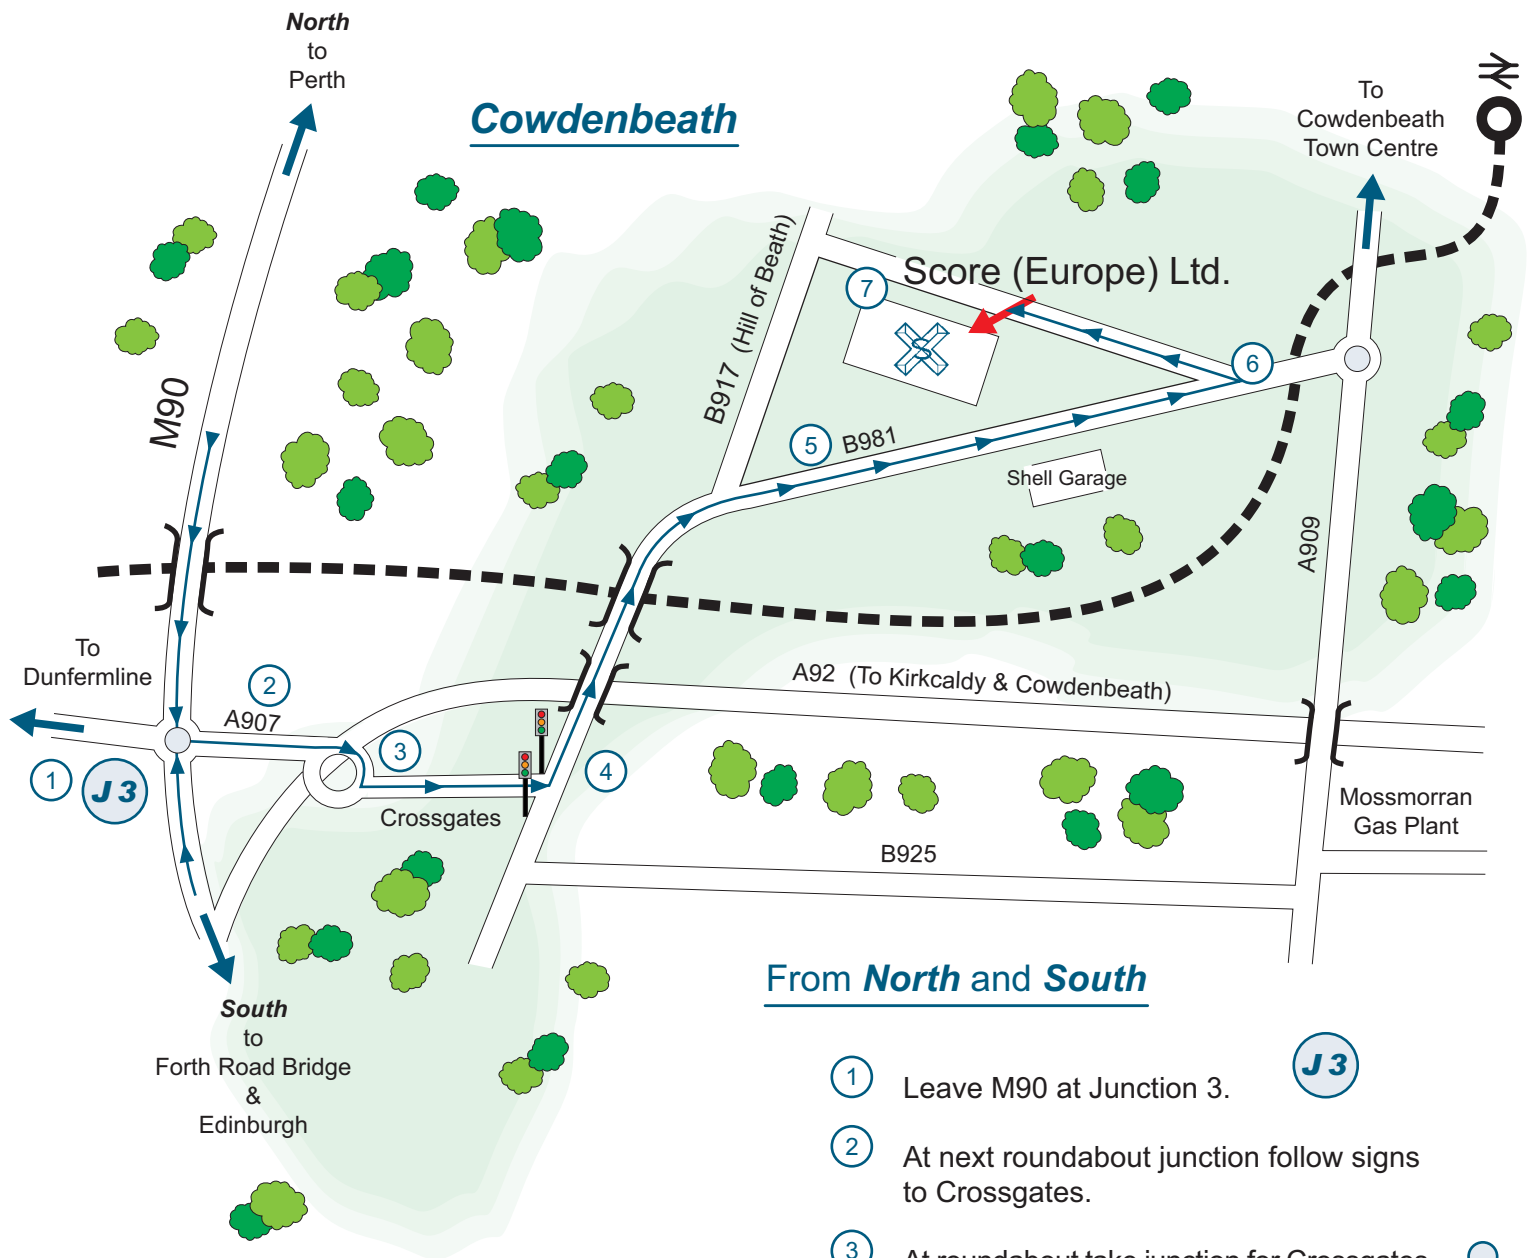

How to find us...

Directions to Score (Europe) Ltd.

From *North* and *South*

- 1 Leave M90 at Junction 3.
- 2 At next roundabout junction follow signs to Crossgates.
- 3 At roundabout take junction for Crossgates.
- 4 Proceed to traffic lights in Crossgates and take a left on the B981.
- 5 Carry on B981 and pass Shell Garage on right hand side.
- 6 Take the first left
- 7 Score (Europe) Ltd is approx 100 meters on left hand side.