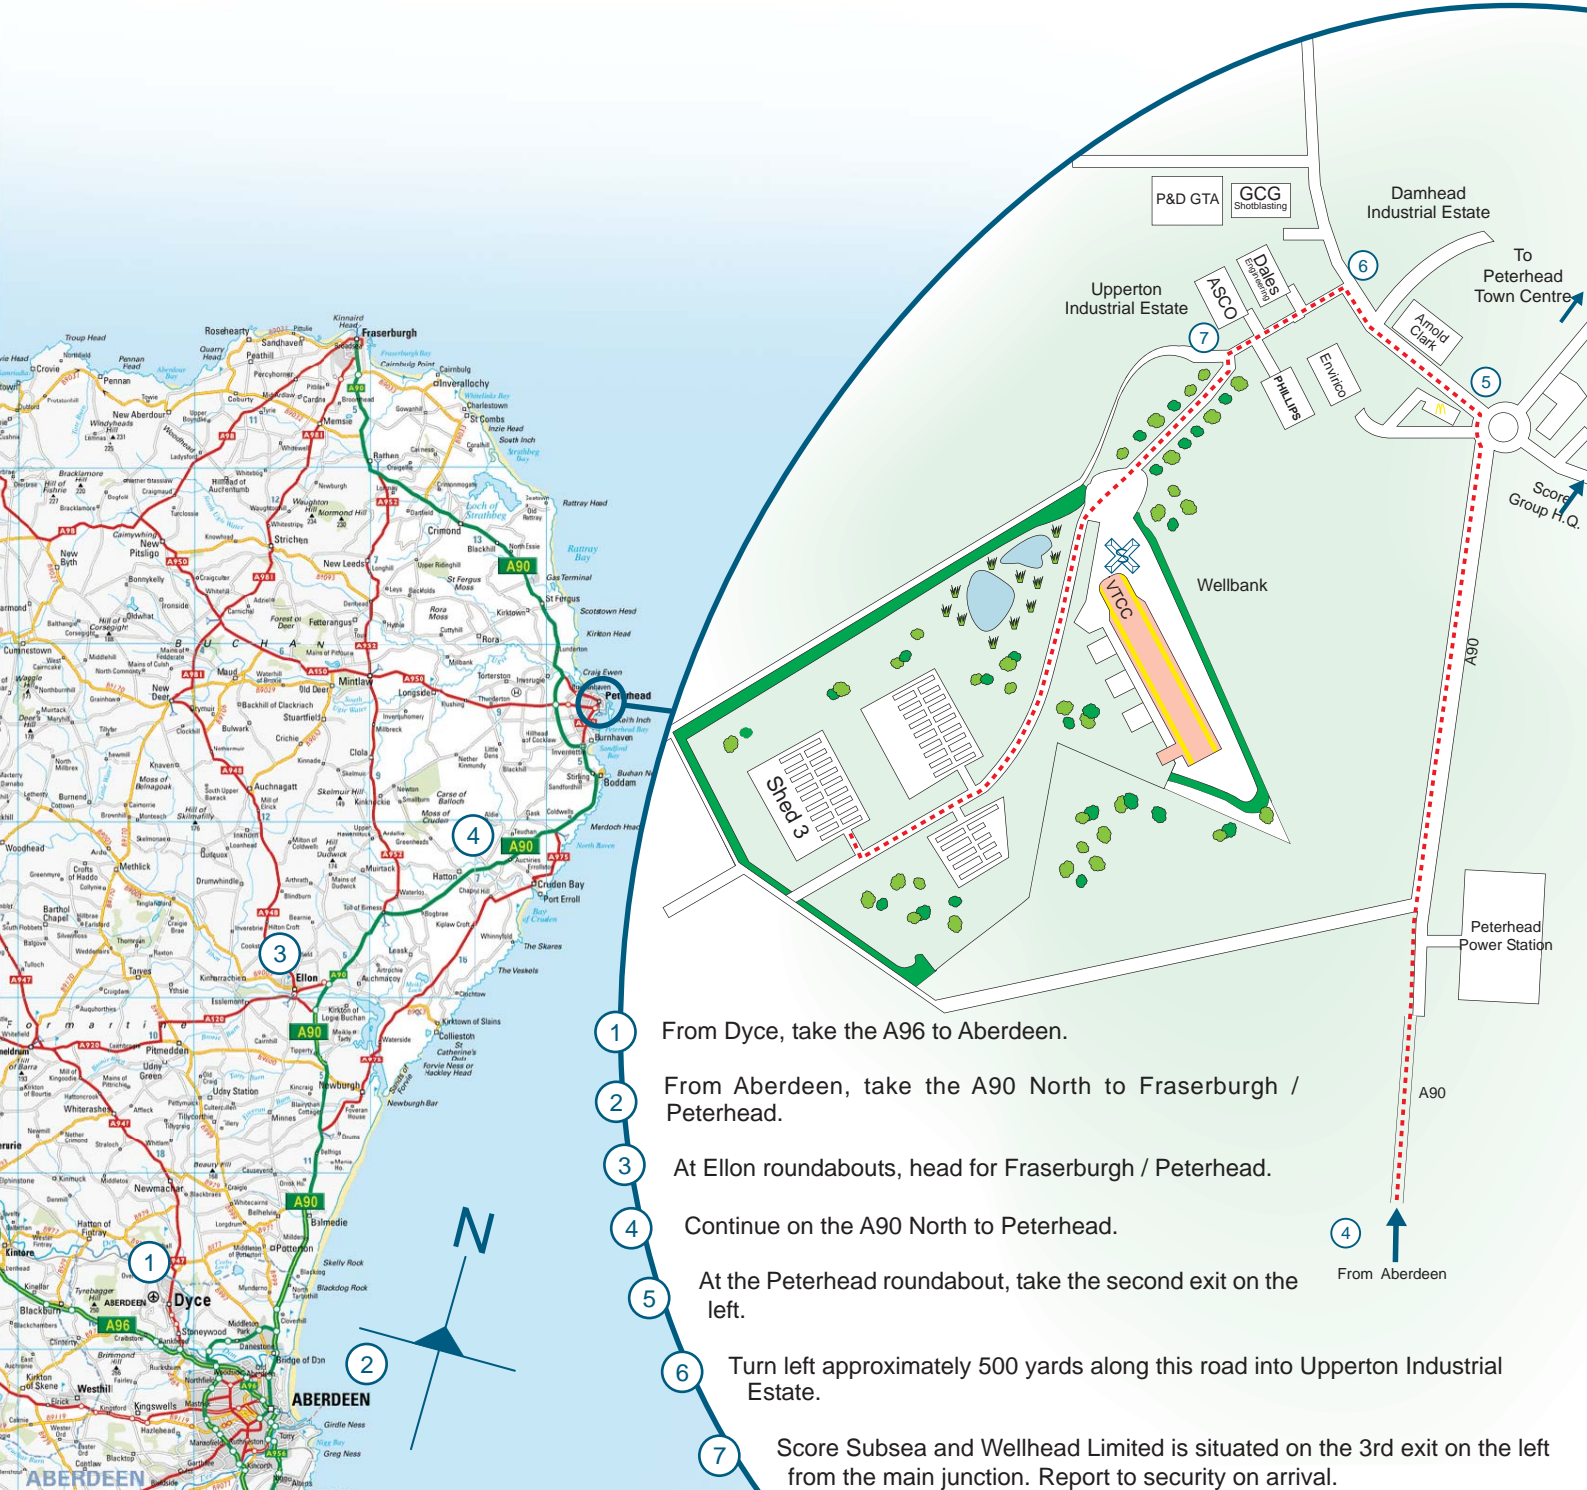

# Score Subsea and Wellhead Limited Wellbank

Subsea and Wellhead,  
Shed 3,  
Wellbank, Peterhead,  
Aberdeenshire  
AB42 3GL  
Scotland

# Shed 3

- 1 From Dyce, take the A96 to Aberdeen.
- 2 From Aberdeen, take the A90 North to Fraserburgh / Peterhead.
- 3 At Ellon roundabouts, head for Fraserburgh / Peterhead.
- 4 Continue on the A90 North to Peterhead.
- 5 At the Peterhead roundabout, take the second exit on the left.
- 6 Turn left approximately 500 yards along this road into Upperton Industrial Estate.
- 7 Score Subsea and Wellhead Limited is situated on the 3rd exit on the left from the main junction. Report to security on arrival.

[www.score-group.com](http://www.score-group.com)

Your journey should take approximately 40 minutes from Aberdeen.