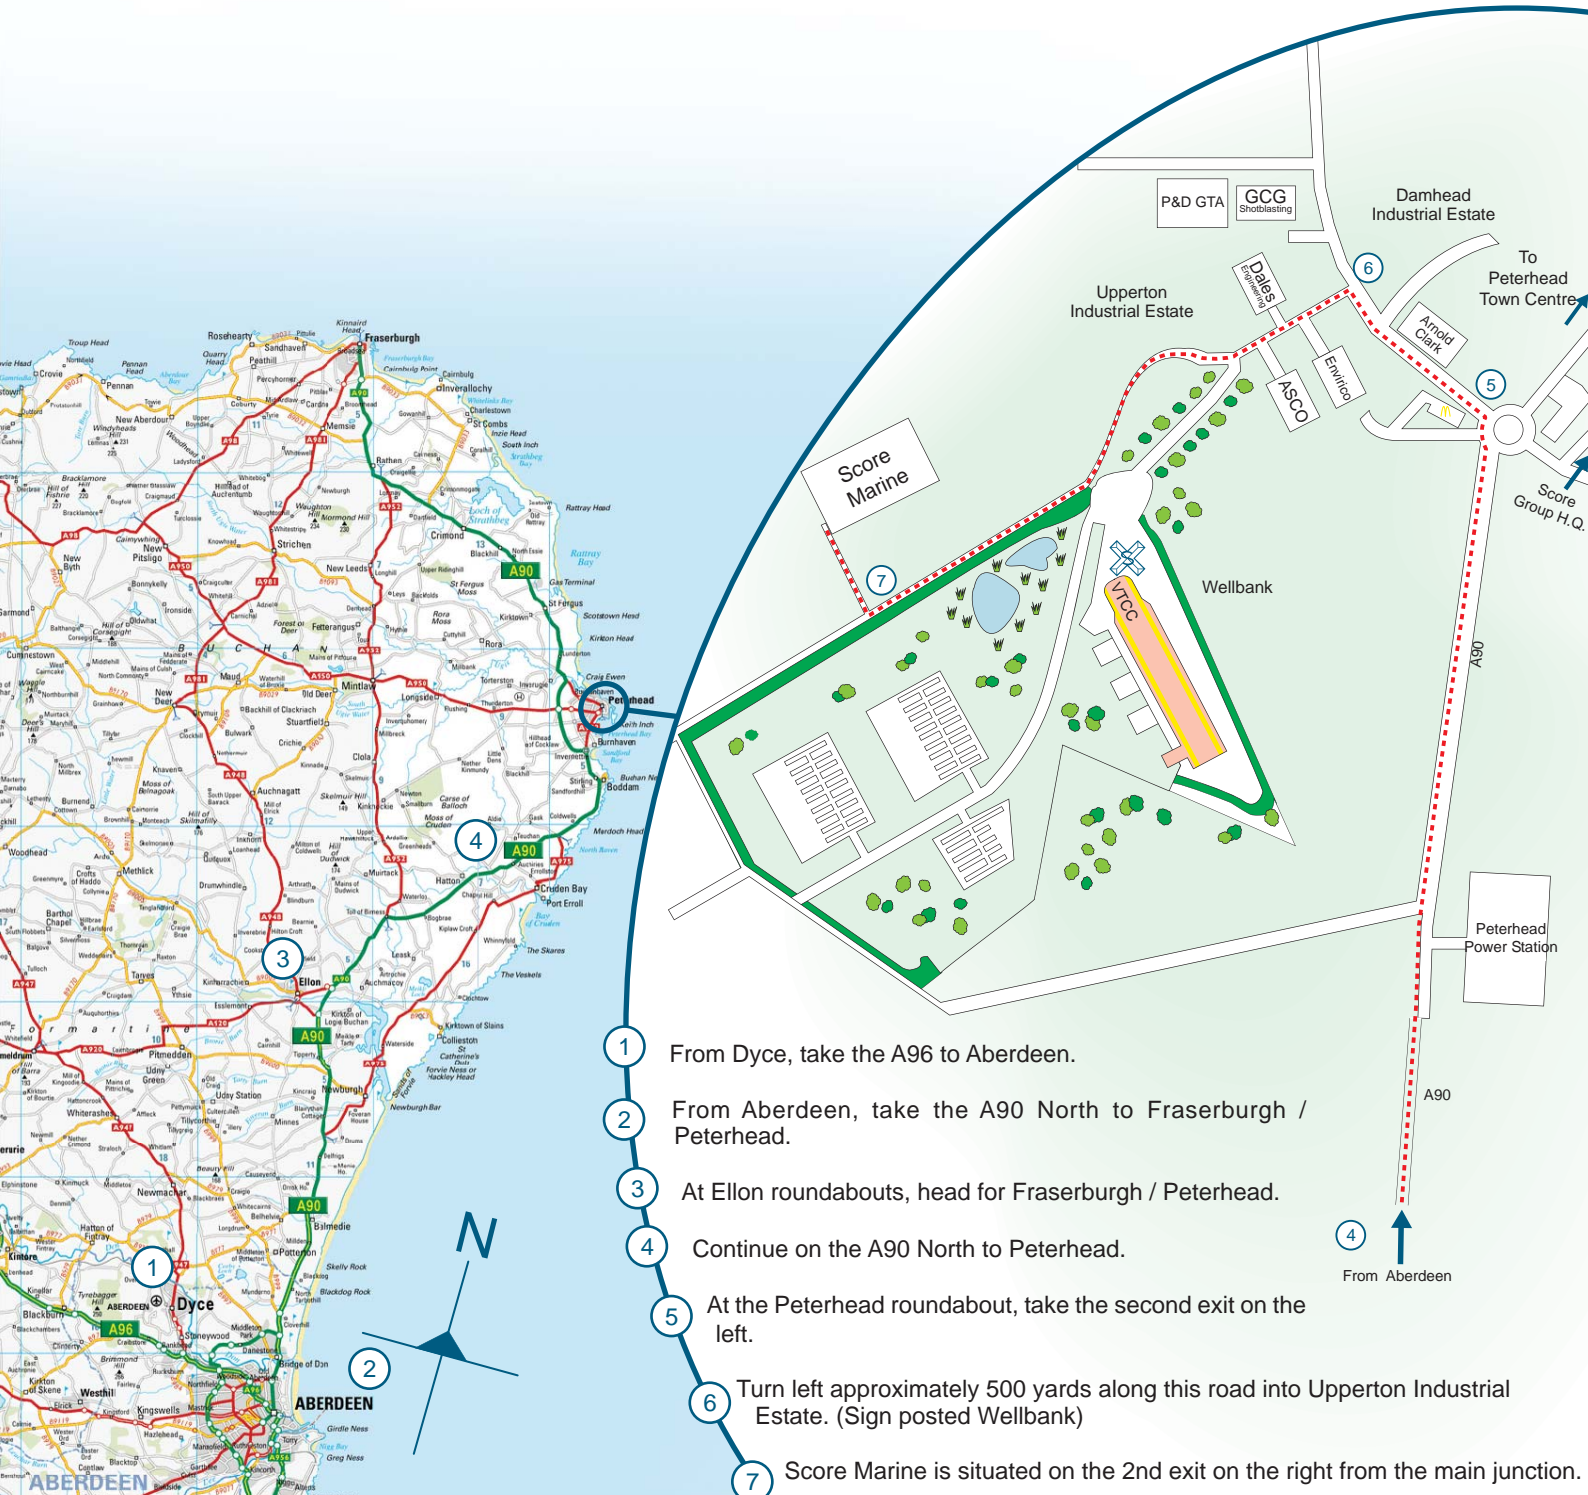

# How to find us...

# Score Marine

- 1 From Dyce, take the A96 to Aberdeen.
- 2 From Aberdeen, take the A90 North to Fraserburgh / Peterhead.
- 3 At Ellon roundabouts, head for Fraserburgh / Peterhead.
- 4 Continue on the A90 North to Peterhead.
- 5 At the Peterhead roundabout, take the second exit on the left.
- 6 Turn left approximately 500 yards along this road into Upperton Industrial Estate. (Sign posted Wellbank)
- 7 Score Marine is situated on the 2nd exit on the right from the main junction.

[www.score-marine.com](http://www.score-marine.com)

Your journey should take approximately 40 minutes from Aberdeen.