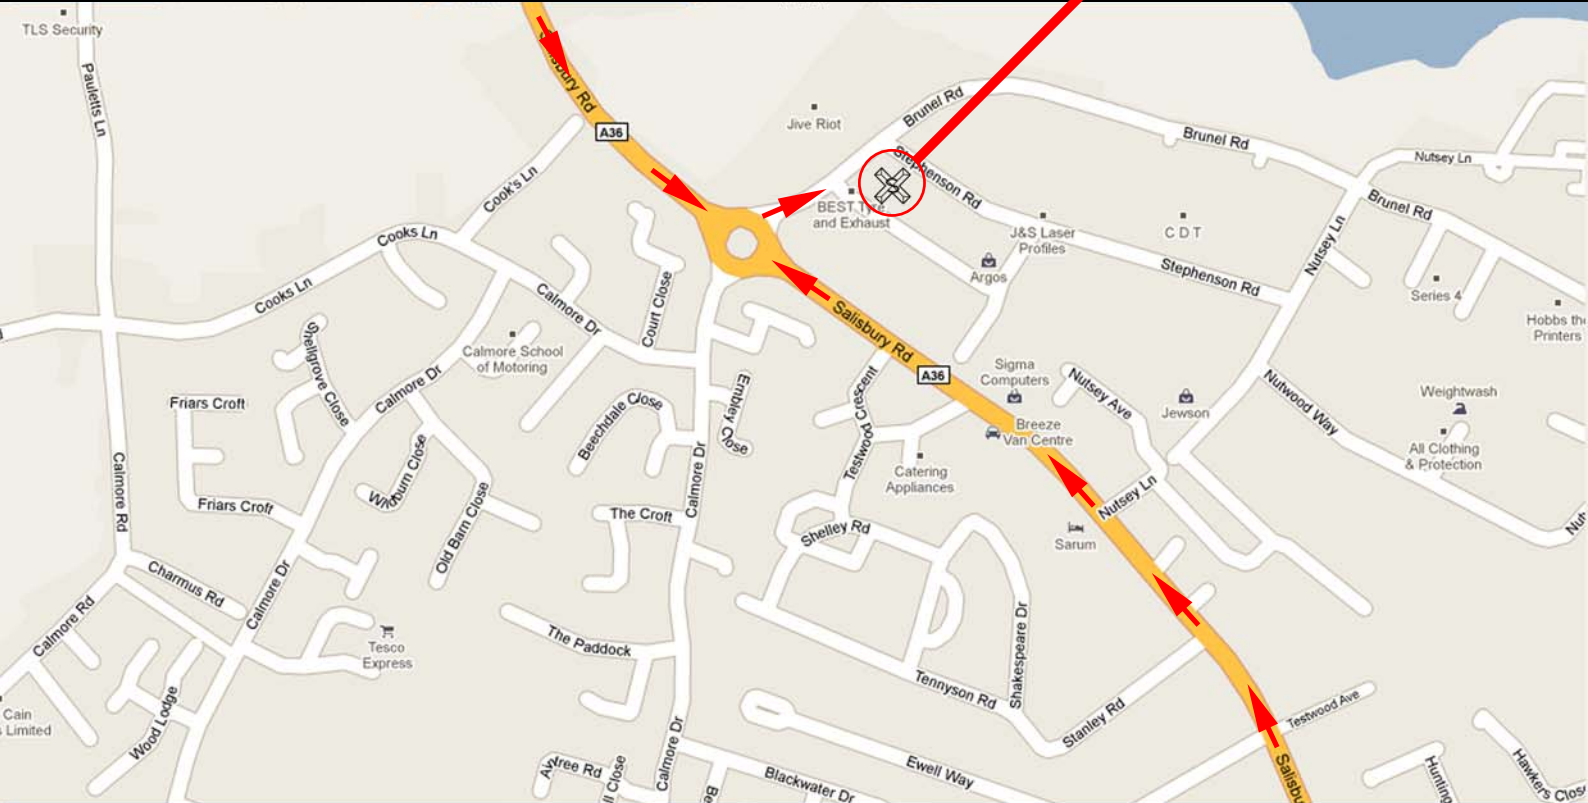

Score (Europe) Limited

Unit 12/13

South Hampshire Industrial Park

Eddystone Road

Totton

Southampton

SO40 3SA

England

UK

Tel: +44 (0) 2380 580270

Fax: +44 (0) 2380 580279

How to find us...

Directions to Score (Europe) Limited Southampton Facility

www.score-europe.com