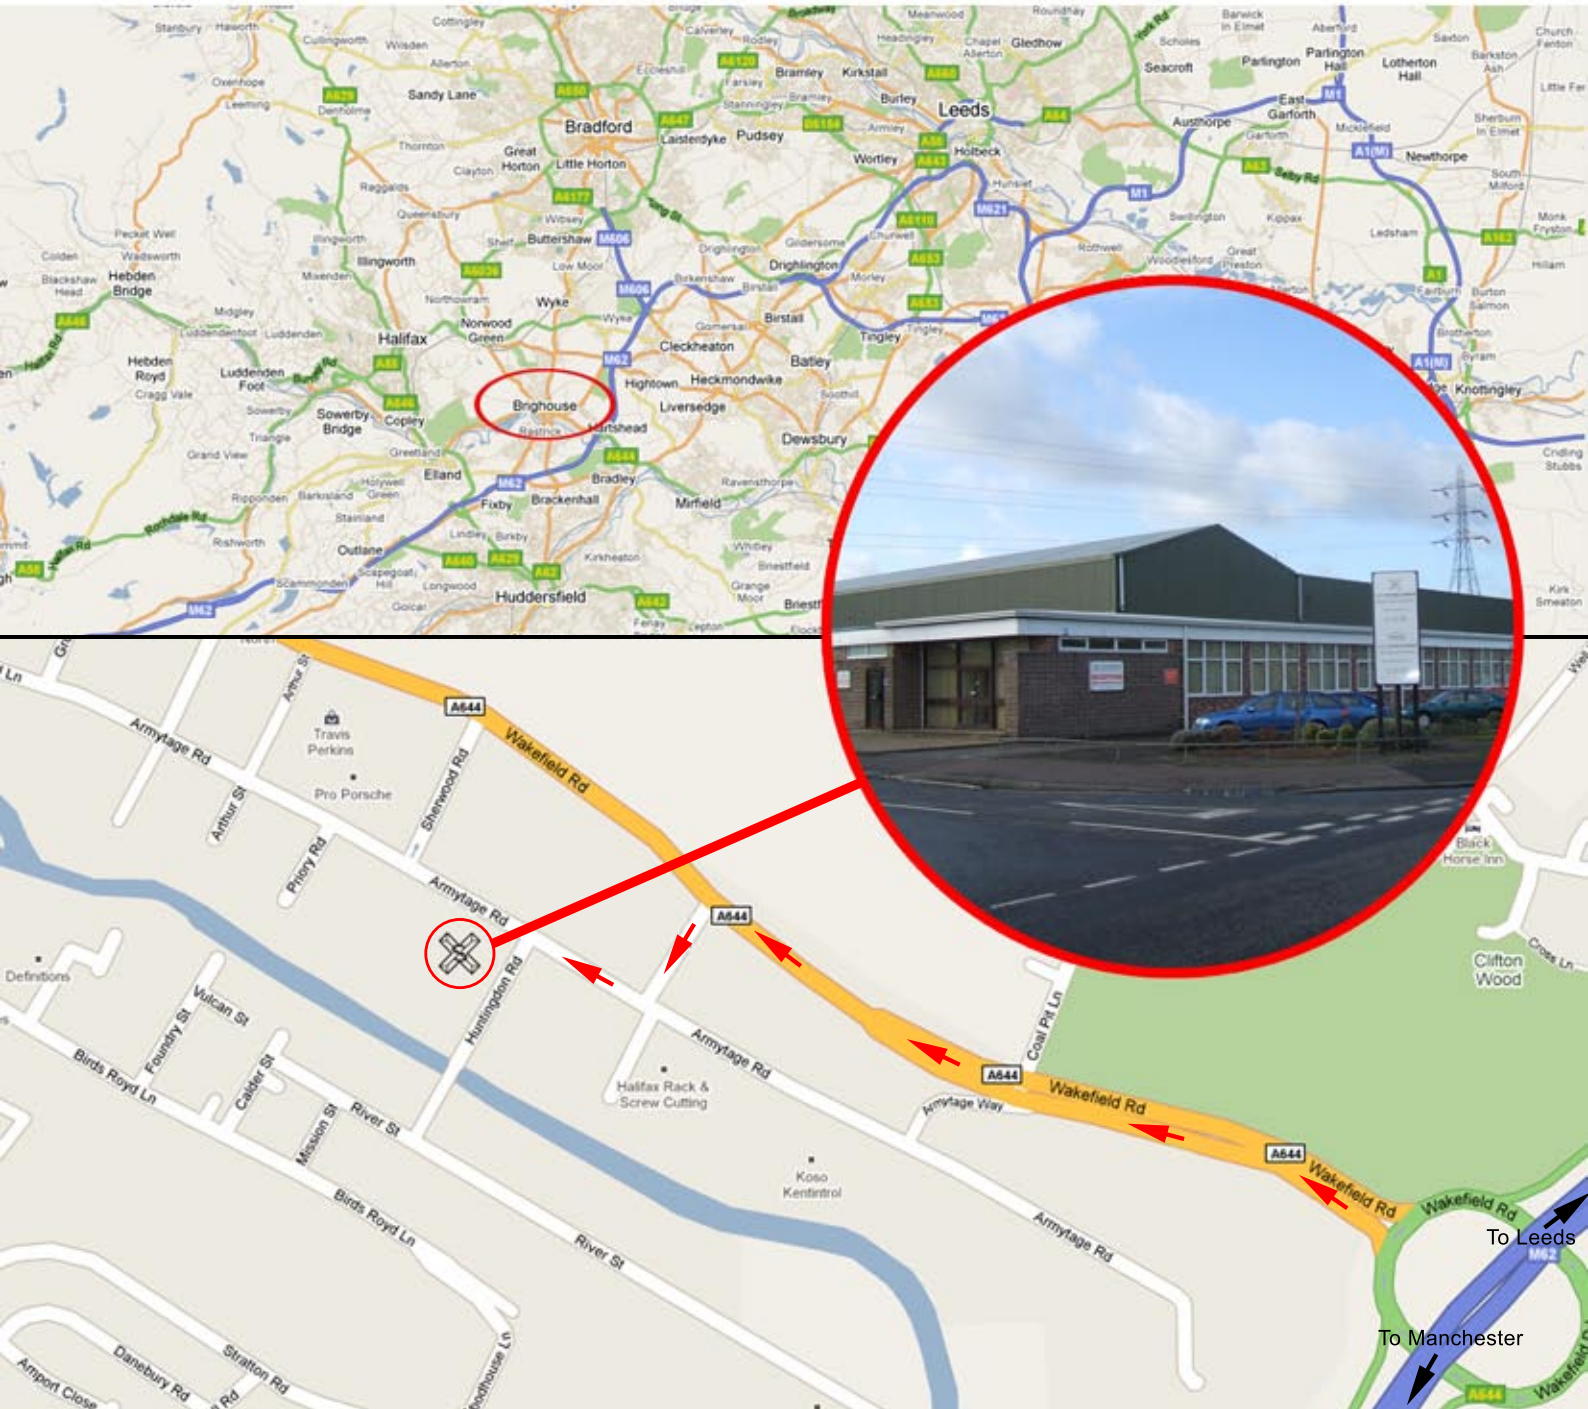

Score (**Europe**) Limited

Sherwood House
Armytage Road
Brighouse
Leeds
HD6 1QF
England
UK

Tel: +44 (0) 1484 712222
Fax: +44 (0) 1484 719027

How to find us...

Directions to Score (Europe) Limited Brighouse Facility