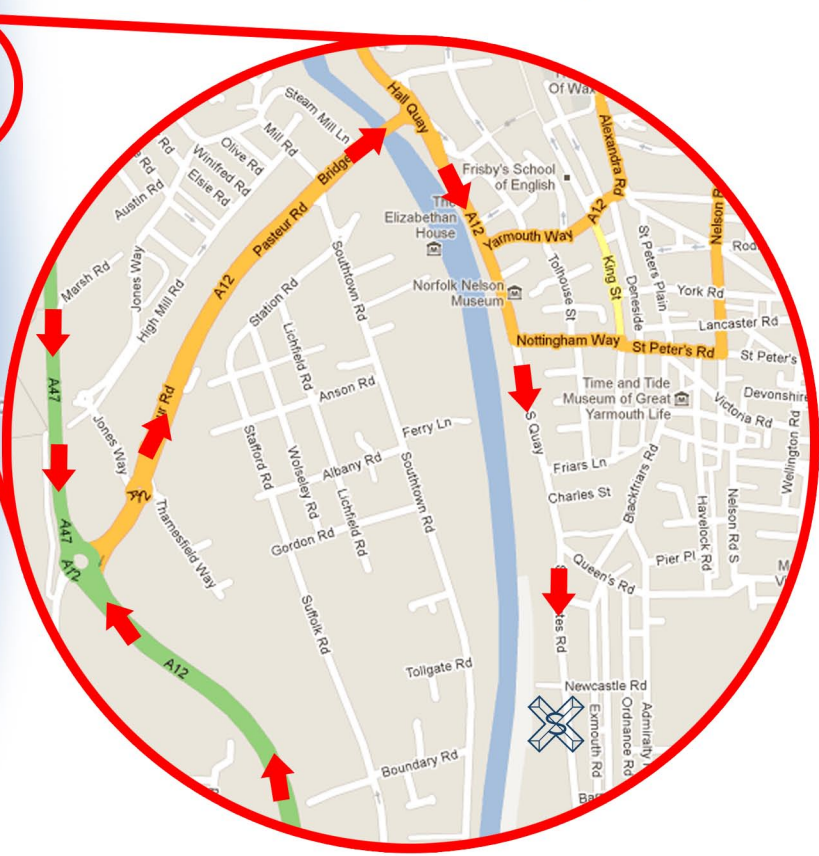

How to find us...

Directions to **Score (Europe) Limited** Great Yarmouth Facility

Score **(Europe) Limited**

33-36 Southgates Road
Great Yarmouth
Norfolk
NR30 3LL
England
UK

Tel: +44 (0) 1493 845760
Fax: +44 (0) 1493 853003