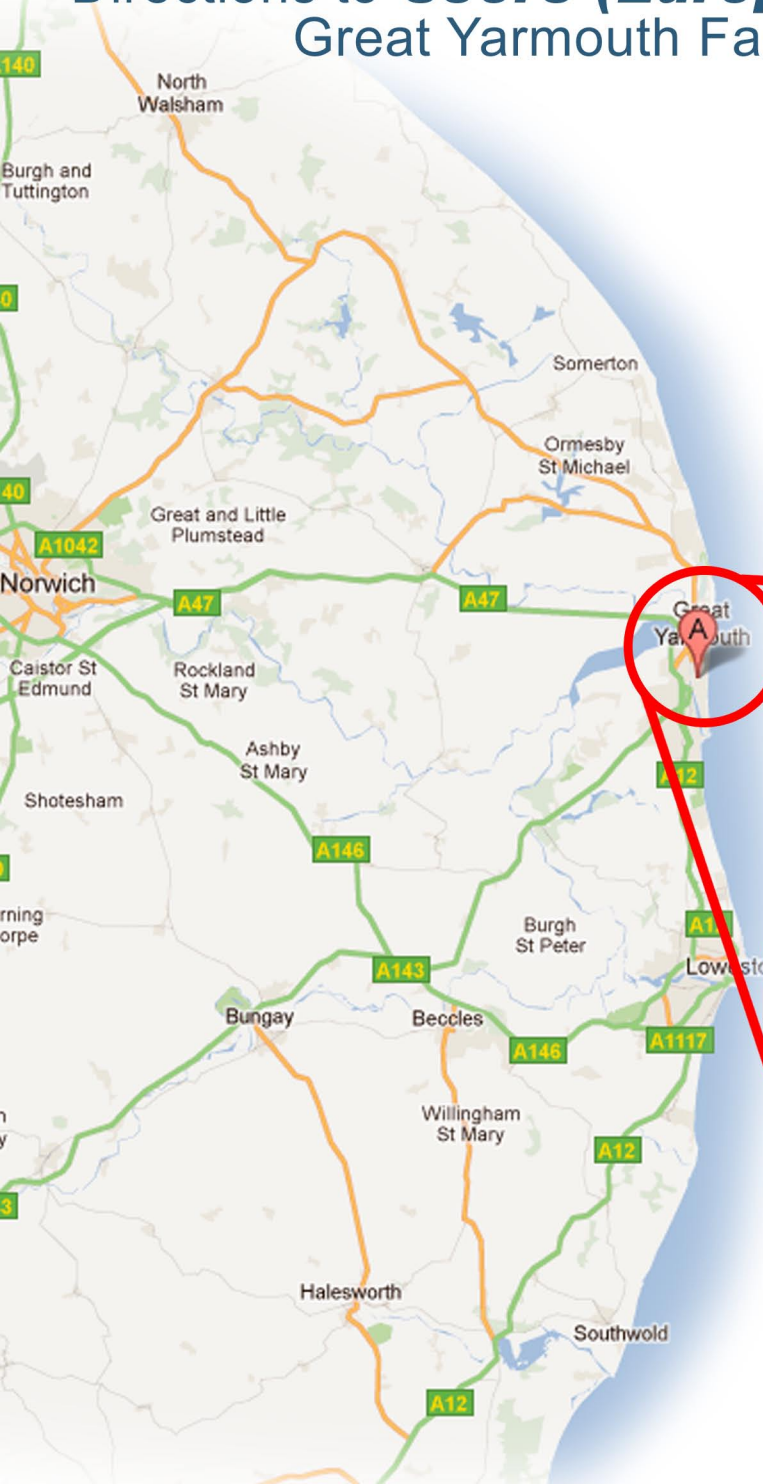

How to find us...

Directions to **Score (Europe) Limited** Great Yarmouth Facility

Score **(Europe) Limited**

33-36 Southgates Road
Great Yarmouth
Norfolk
NR30 3LL
England
UK

Tel: +44 (0) 1493 845760
Fax: +44 (0) 1493 853003