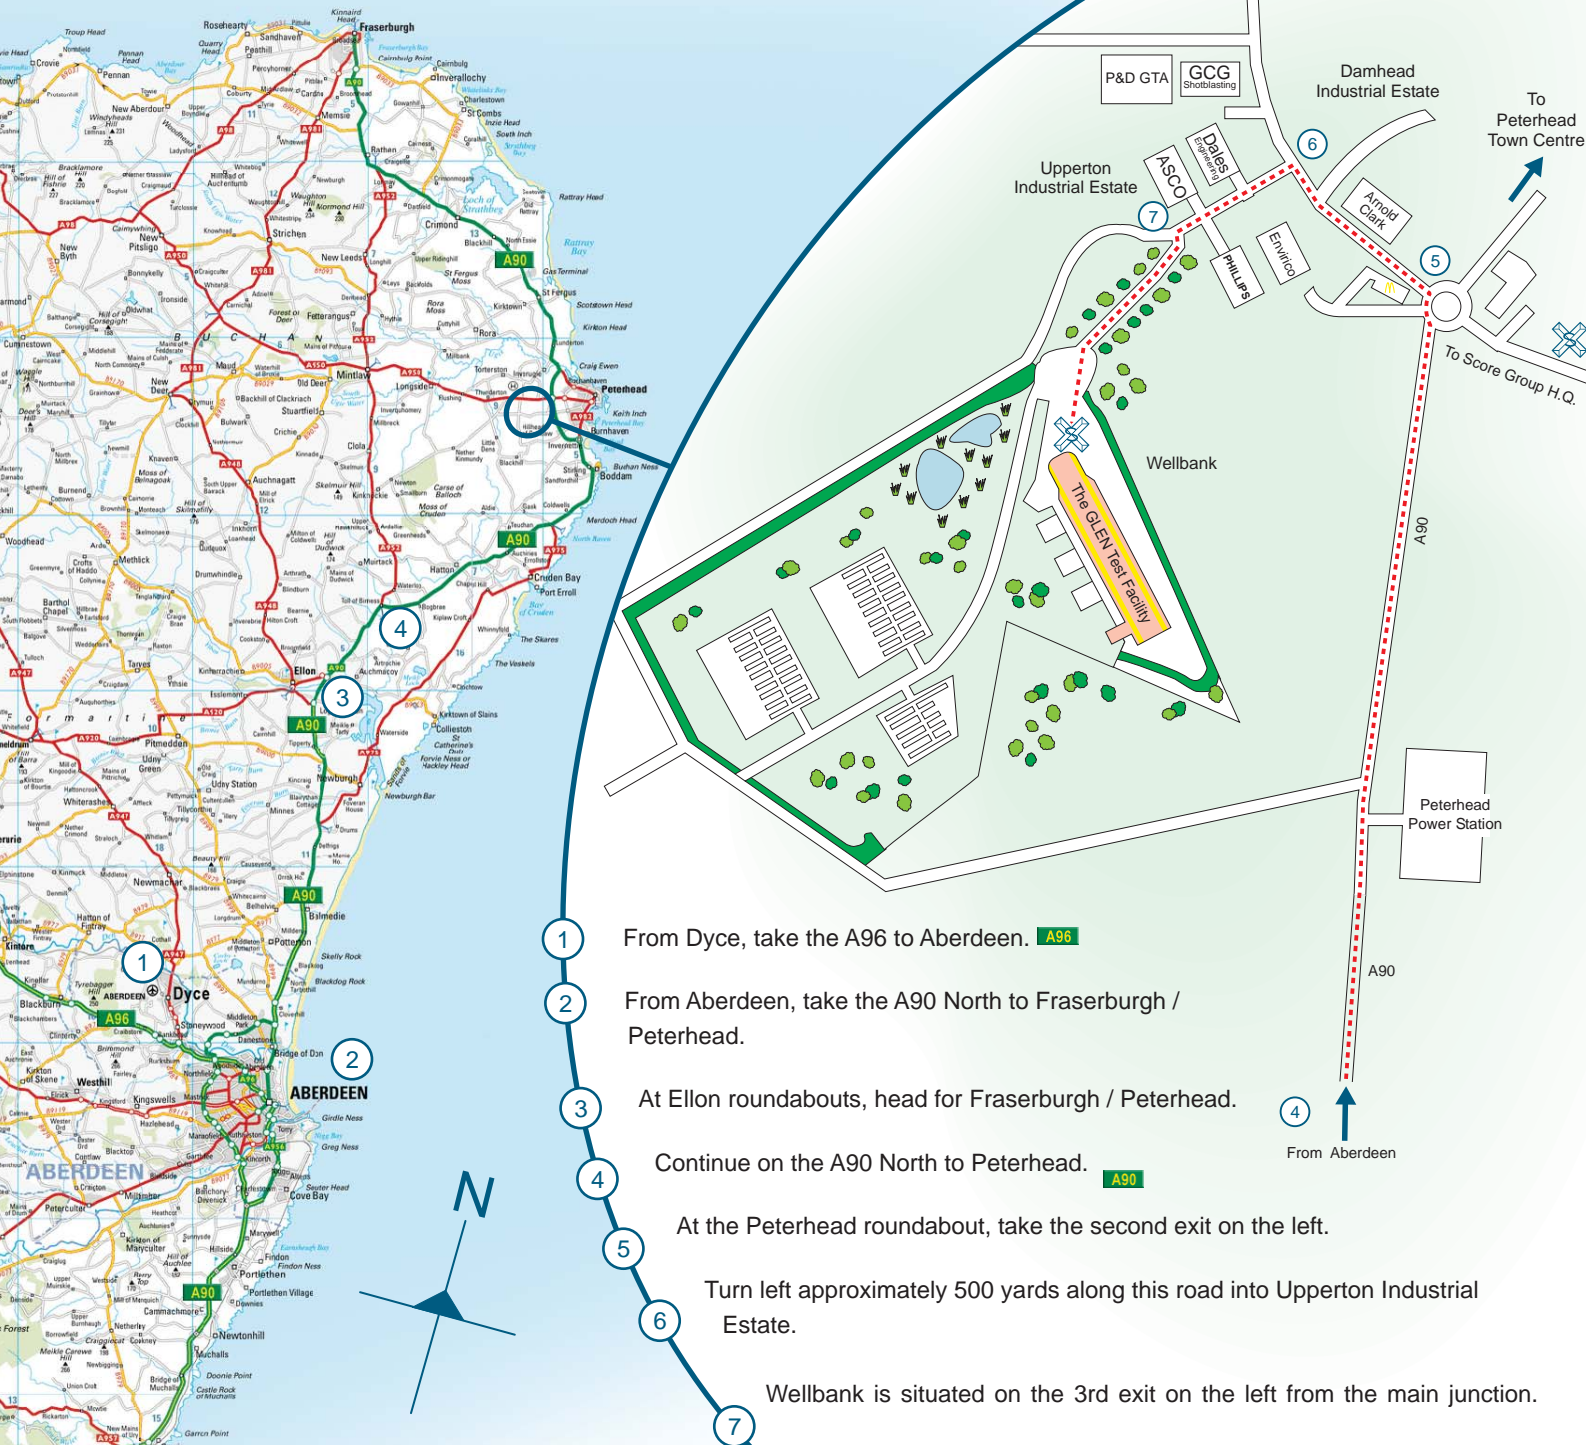

## How to find us...

[www.score-energy.com](http://www.score-energy.com)

Your journey should take approximately 40 minutes from Aberdeen.